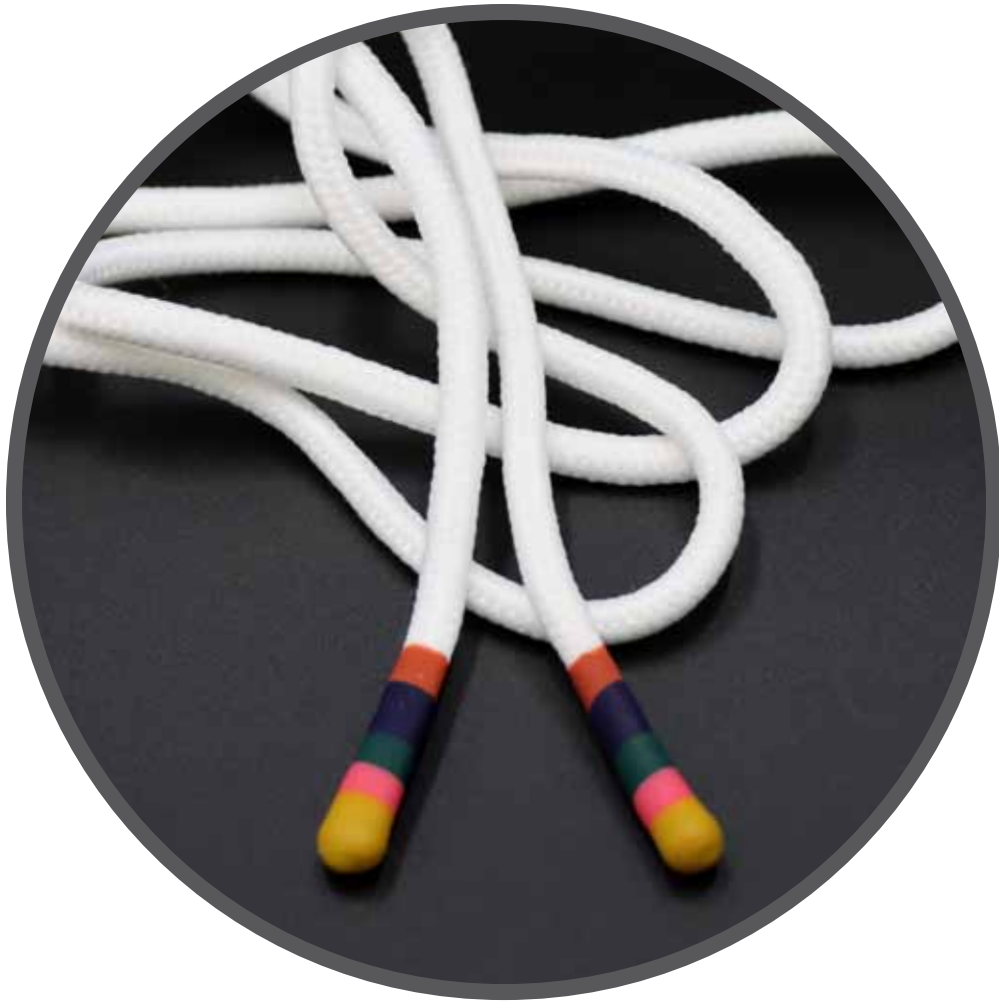

Drawcords & Piping & Tips

Pro-Stretch LTD

PS10902/E/3

Grosgrain Drawcord Woven Tip

PSC4517

Drawcord with Rubber Printed Tips

PS10354/B/1

Tubular Drawcord Metal Tip

PSC6670

Stuffed Drawcord Metal Tip

PSC6665

Stuffed Drawcord Metal Tip

PSC6667

Tubular Drawcord Metal Tip

PSC6041

Stuffed Drawcord Glitter Silicone-dipped Tip